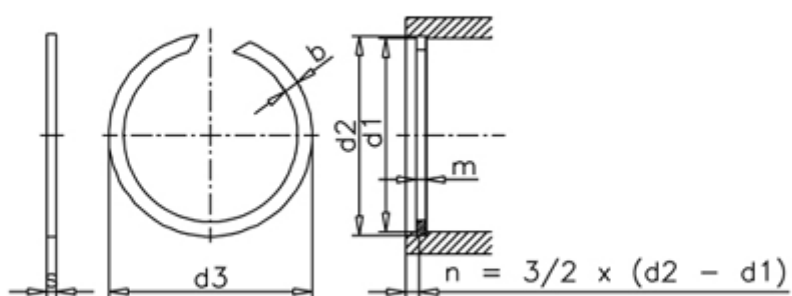

Article number: 0127078

Description: Circlip SB 63

Measures

b	= 2.30	s	= 1.5
d1	= 63	tol	= +0,19
d2	= 64.5	Weight kg/1000	= 4.50
d3	= 65.3		
Description	= SB 63		
FN kN	= 25.00		
FR kN	= 13.70		
m min	= 1.6		